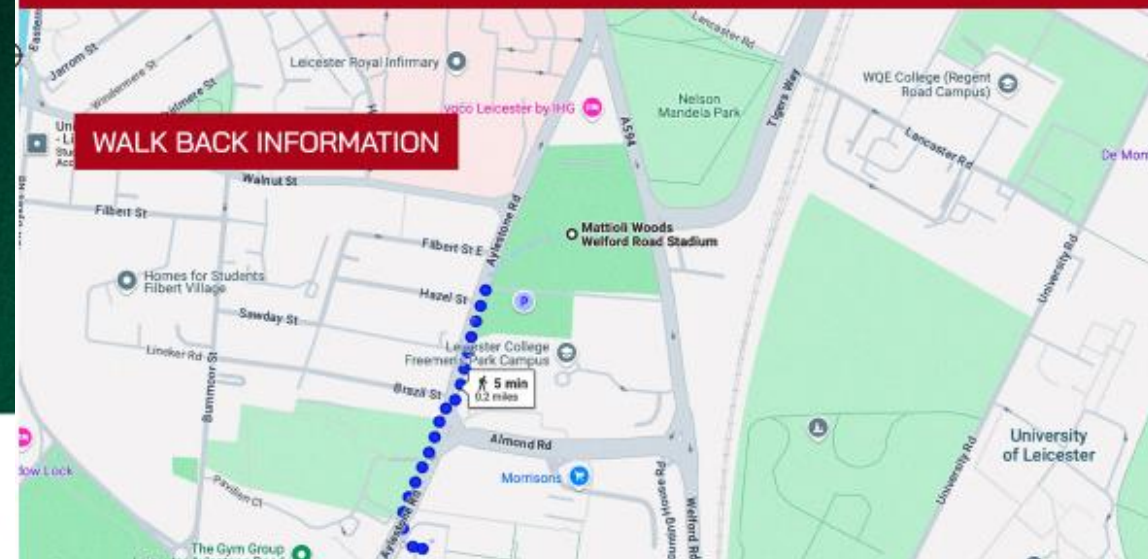

Contact Us

☎ 0116 319 8888 Option: 0
✉ carparking@tigers.co.uk
🌐 LeicesterTigers.com

✕ @LeicesterTigers