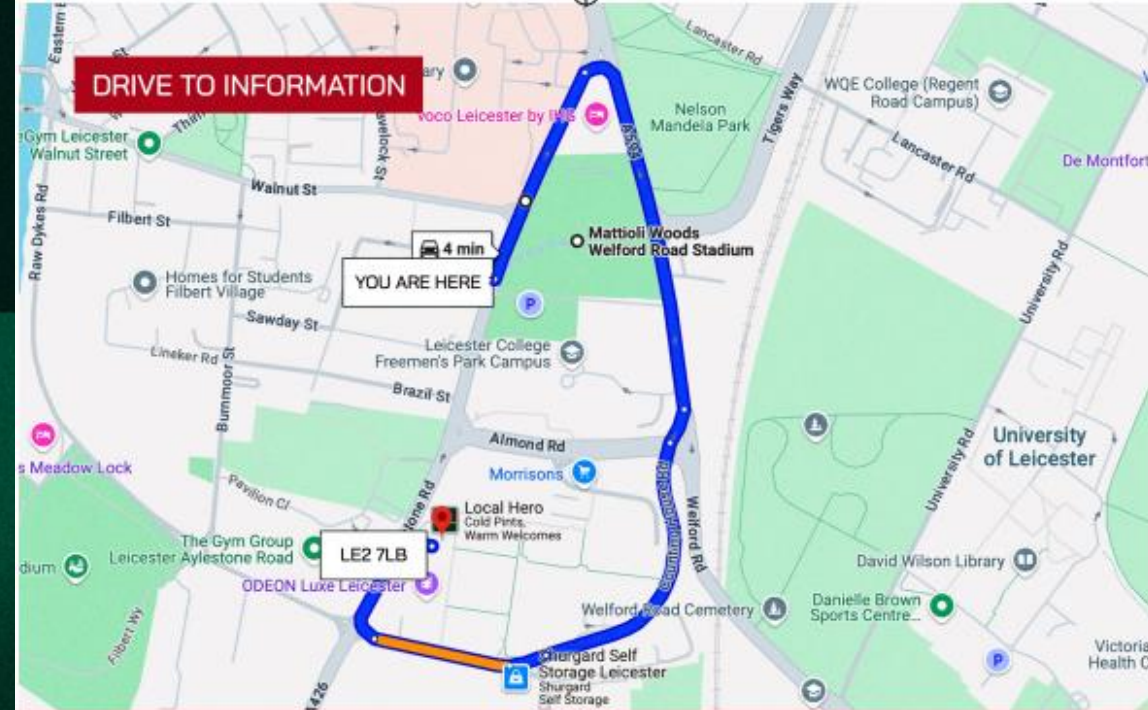

Contact Us

☎ 0116 319 8888 Option: 0
✉ carparking@tigers.co.uk
🌐 LeicesterTigers.com

✕ @LeicesterTigers