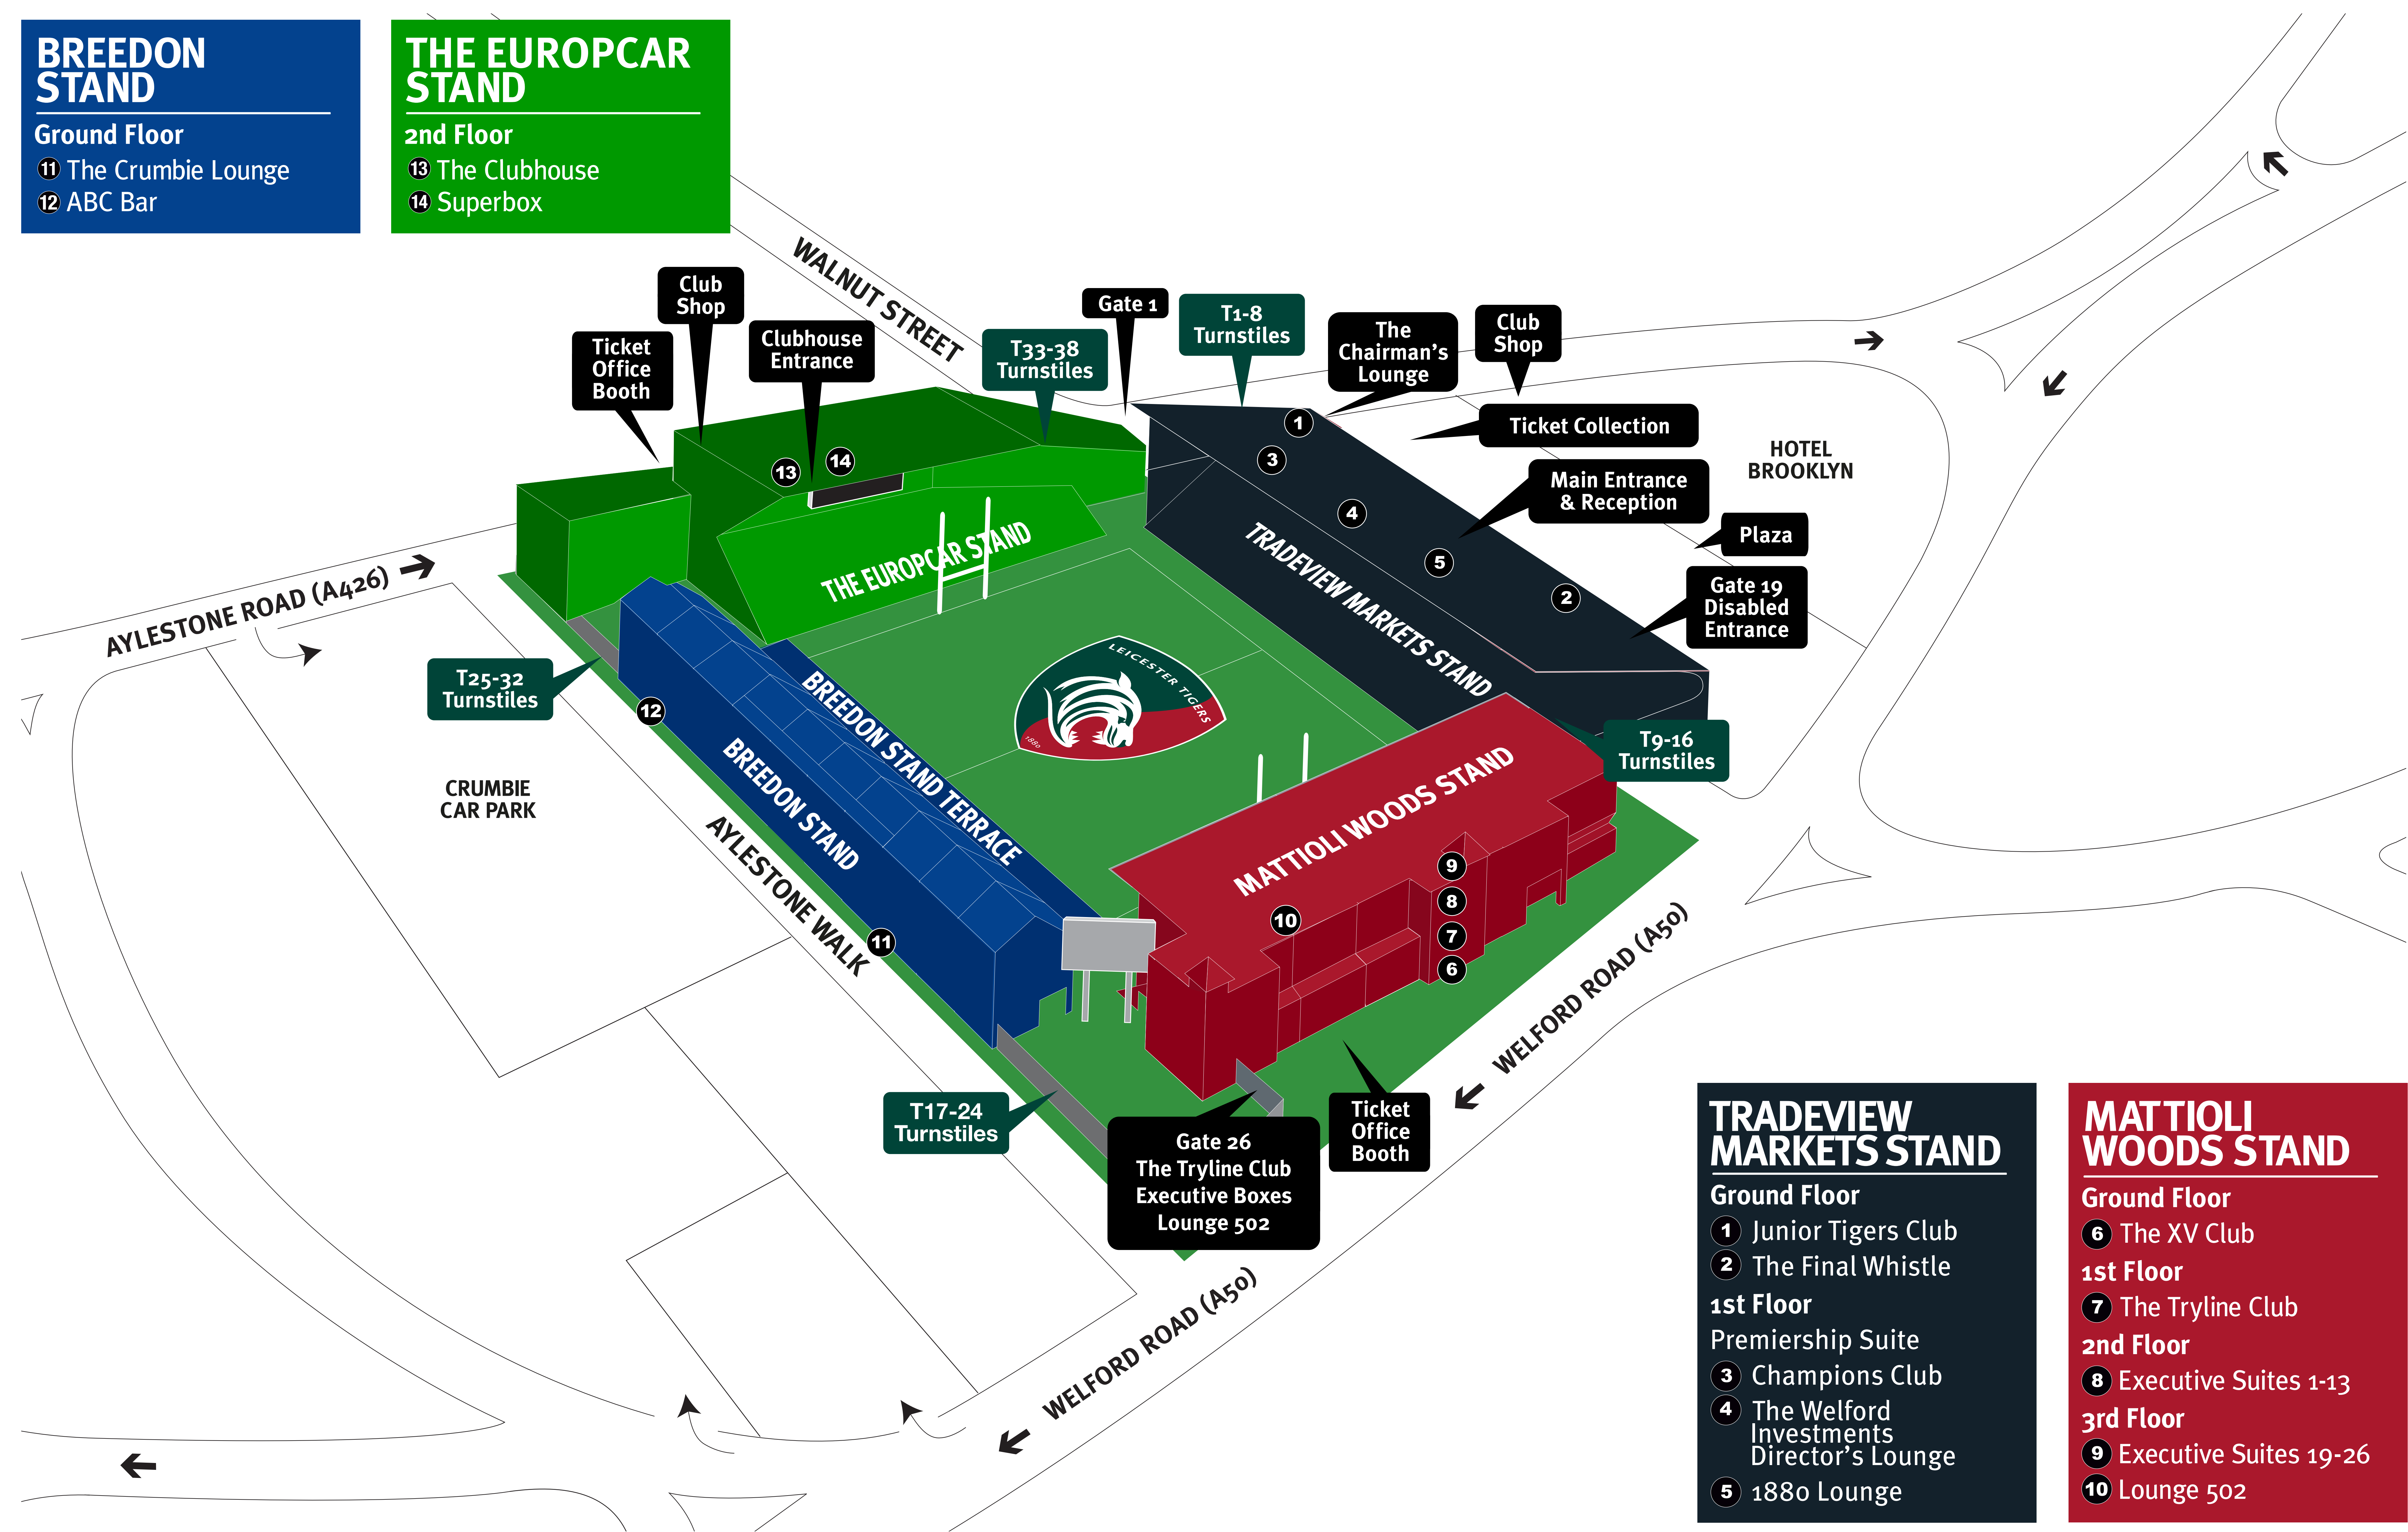

BREDON STAND
 Ground Floor
 11 The Crumby Lounge
 12 ABC Bar

THE EUROPCAR STAND
 2nd Floor
 13 The Clubhouse
 14 Superbox

TRADEVIEW MARKETS STAND
 Ground Floor
 1 Junior Tigers Club
 2 The Final Whistle
 1st Floor
 Premiership Suite
 3 Champions Club
 4 The Welford Investments Director's Lounge
 5 1880 Lounge

MATTIOLI WOODS STAND
 Ground Floor
 6 The XV Club
 1st Floor
 7 The Tryline Club
 2nd Floor
 8 Executive Suites 1-13
 3rd Floor
 9 Executive Suites 19-26
 10 Lounge 502

Mattioli Woods Welford Road Stadium